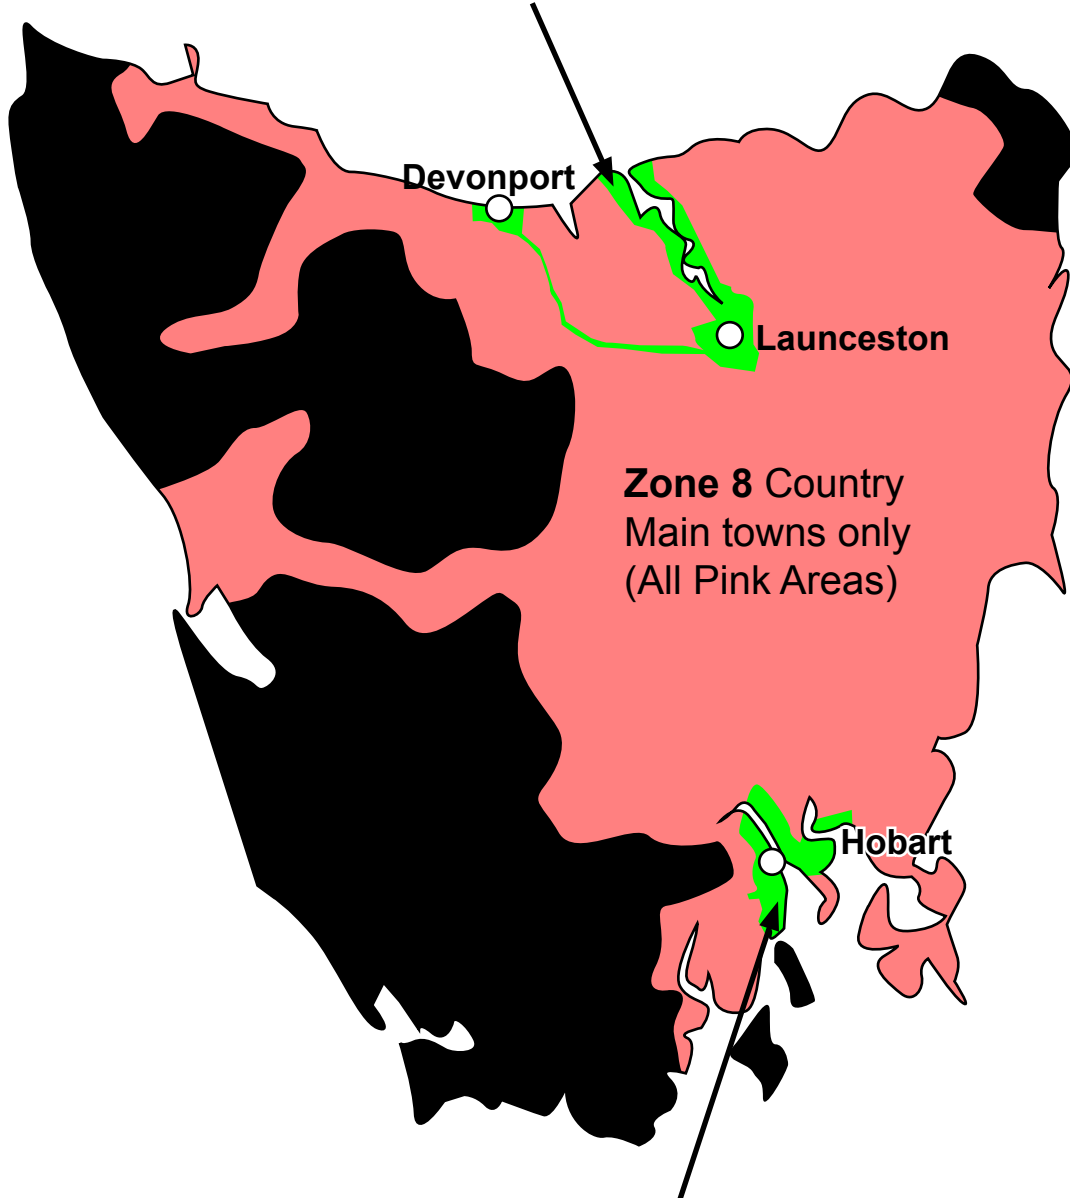

BLACK AREAS
are not serviced.

Zone 11 (Green Area)

Launceston Metro area, and along Tamar Estuary to Kelso & George Town, West of Launceston along Bass Hwy communities, inc. Hadspen, Carrick, Westbury, Deloraine & Devonport/East Devonport.

Zone 11 (Green Area)

Hobart Metro area, and also east to Lauderdale/Seven Mile Beach, Midway Point and Sorell, north along Brooker & East Derwent Hwys to Bridgewater and south to Kingston & Blackmans Bay.